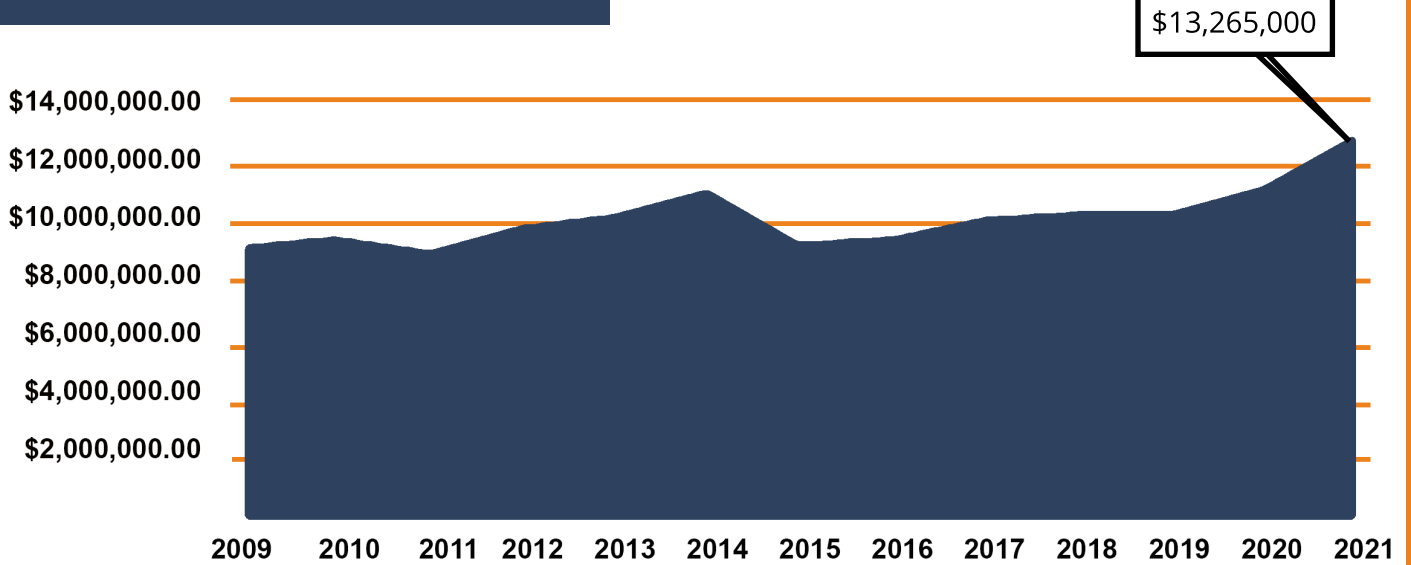

PORTFOLIO VALUE OVER TIME

The value of our portfolio was $13,265,000 as of the end of the fiscal year. The cancellation of in-person programming and the effect of a strong financial market has meant an increase in our portfolio value over the past years. This increase in our portfolio provides a strong foundation for the beginning of our new strategic plan. The Board of Directors, under advisement from our Finance and Investment committee, will continue to monitor and assess our investment portfolio.