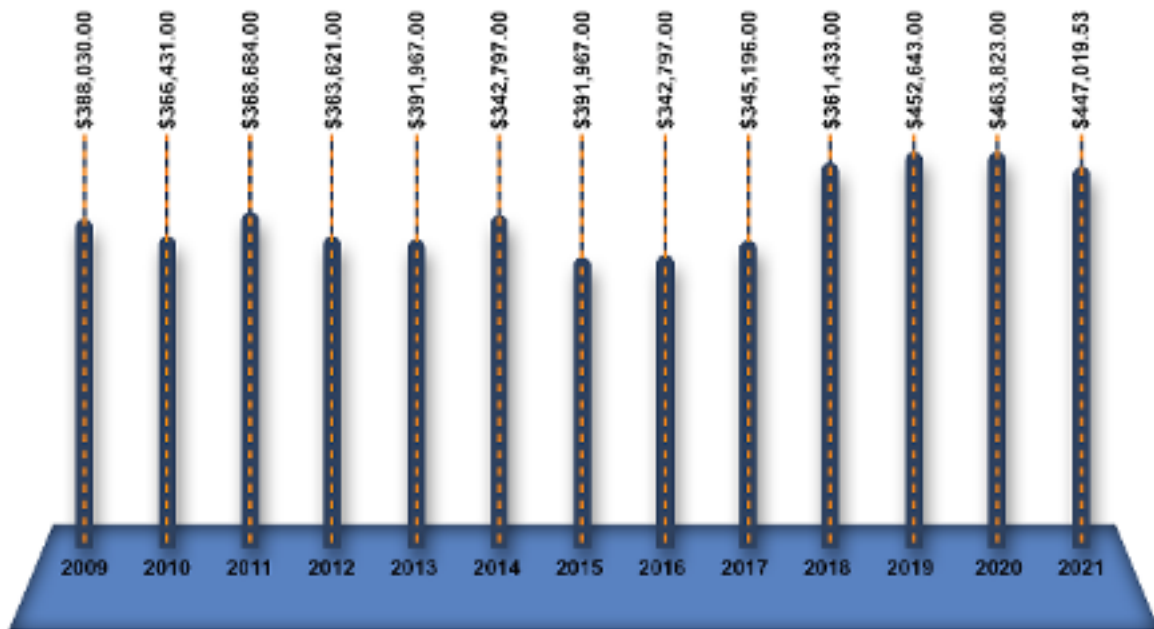

G.E.J. SCHOLARSHIP FUND VALUE OVER TIME

The GEJ. Scholarship Fund continues to provide scholarships for CRS Alumni, seeking undergraduate and graduate education within the United States. Many of our alumni remain engaged with our organization and community, and we continue to support their development and efforts through initiatives such as the GEJ. Scholarship.