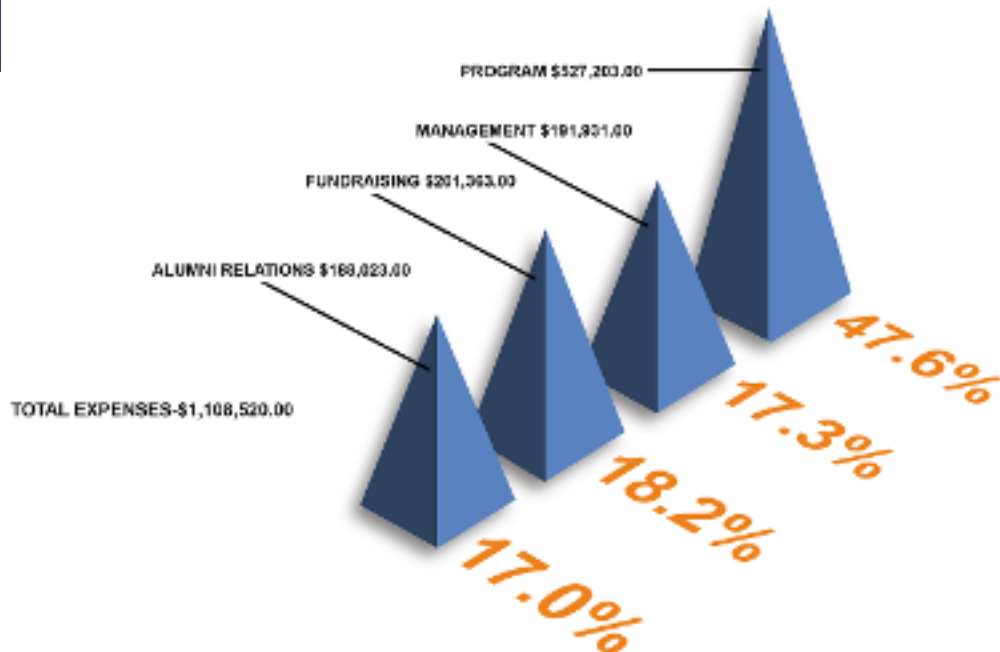

Annual Report

The **following report** provides a financial summary of the 2020-2021 fiscal year (October 2020 - September 2021). As we were unable to host our in-person Camp, our expenses were significantly lower than projected. Fortunately, we were able to divert our attention and some costs already incurred, into alternative programming, virtual and other. More than 100 future leaders attended one or more of our virtual programs.

In times of hardship, our community of friends and alumni remain steadfast in their support. We are grateful to all of our donors for their support and we've listed our supporters from the 2020-2021 fiscal year on the last pages of this report.

REVENUE

Events and Program Fees	$6,158.00
Restricted Giving	$45,701.00
Property Rental	$53,000.00
PPP Grant	$96,300.00
Annual Fund Donations	$599,480.28

As our in-person program was not in session, we saw an opportunity to collaborate with a local partner organization to rent our properties for day-camp activities, yielding $53,000 in rental income. In addition to our annual fundraising, we were also fortunate to receive $96,000 in Paycheck Protection Program for the second year in a row bringing our total revenue for the year to $800,000.

We are grateful to all of our donors for their support. Please see a list of our valued 2020-2021 donors starting on page 6.

EXPENSES