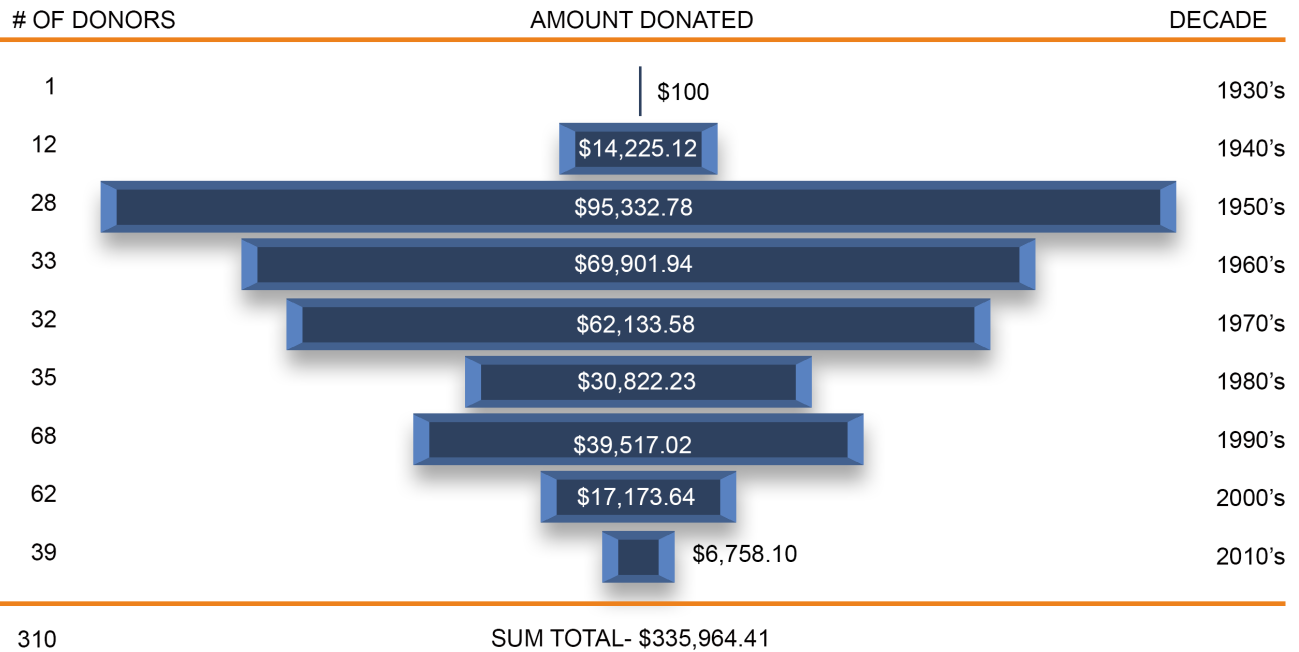

ALUMNI GIVING BY DECADE

As in the year prior, our fundraising efforts were affected by the cancellation of our in-person program, and the impossibility of hosting in-person events and gatherings. Despite these challenges, we raised close to $600,000 from more than 550 supporters, world wide. Our supporters make possible the work that we do and we are grateful for their continued support of our mission and work.