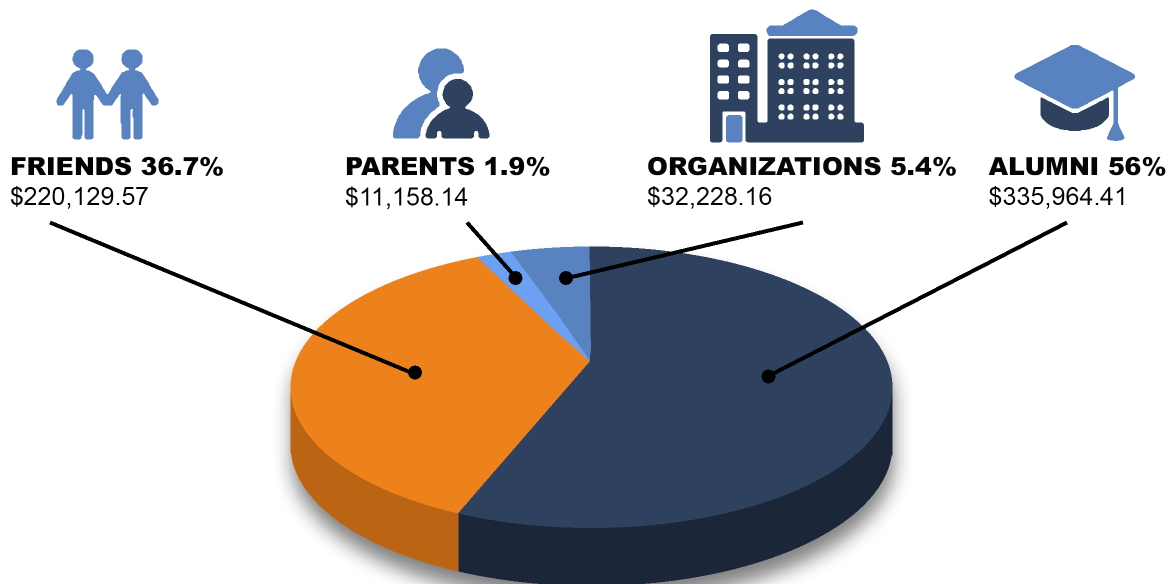

WHO GAVE TO CAMP RISING SUN?

In 2020-2021 we received donations from more than 550 supporters living in more than 20 different countries. Our alumni remain the largest group of supporters, and are joined by hundreds of friends and partners of our organization, whose collective support makes our work possible.